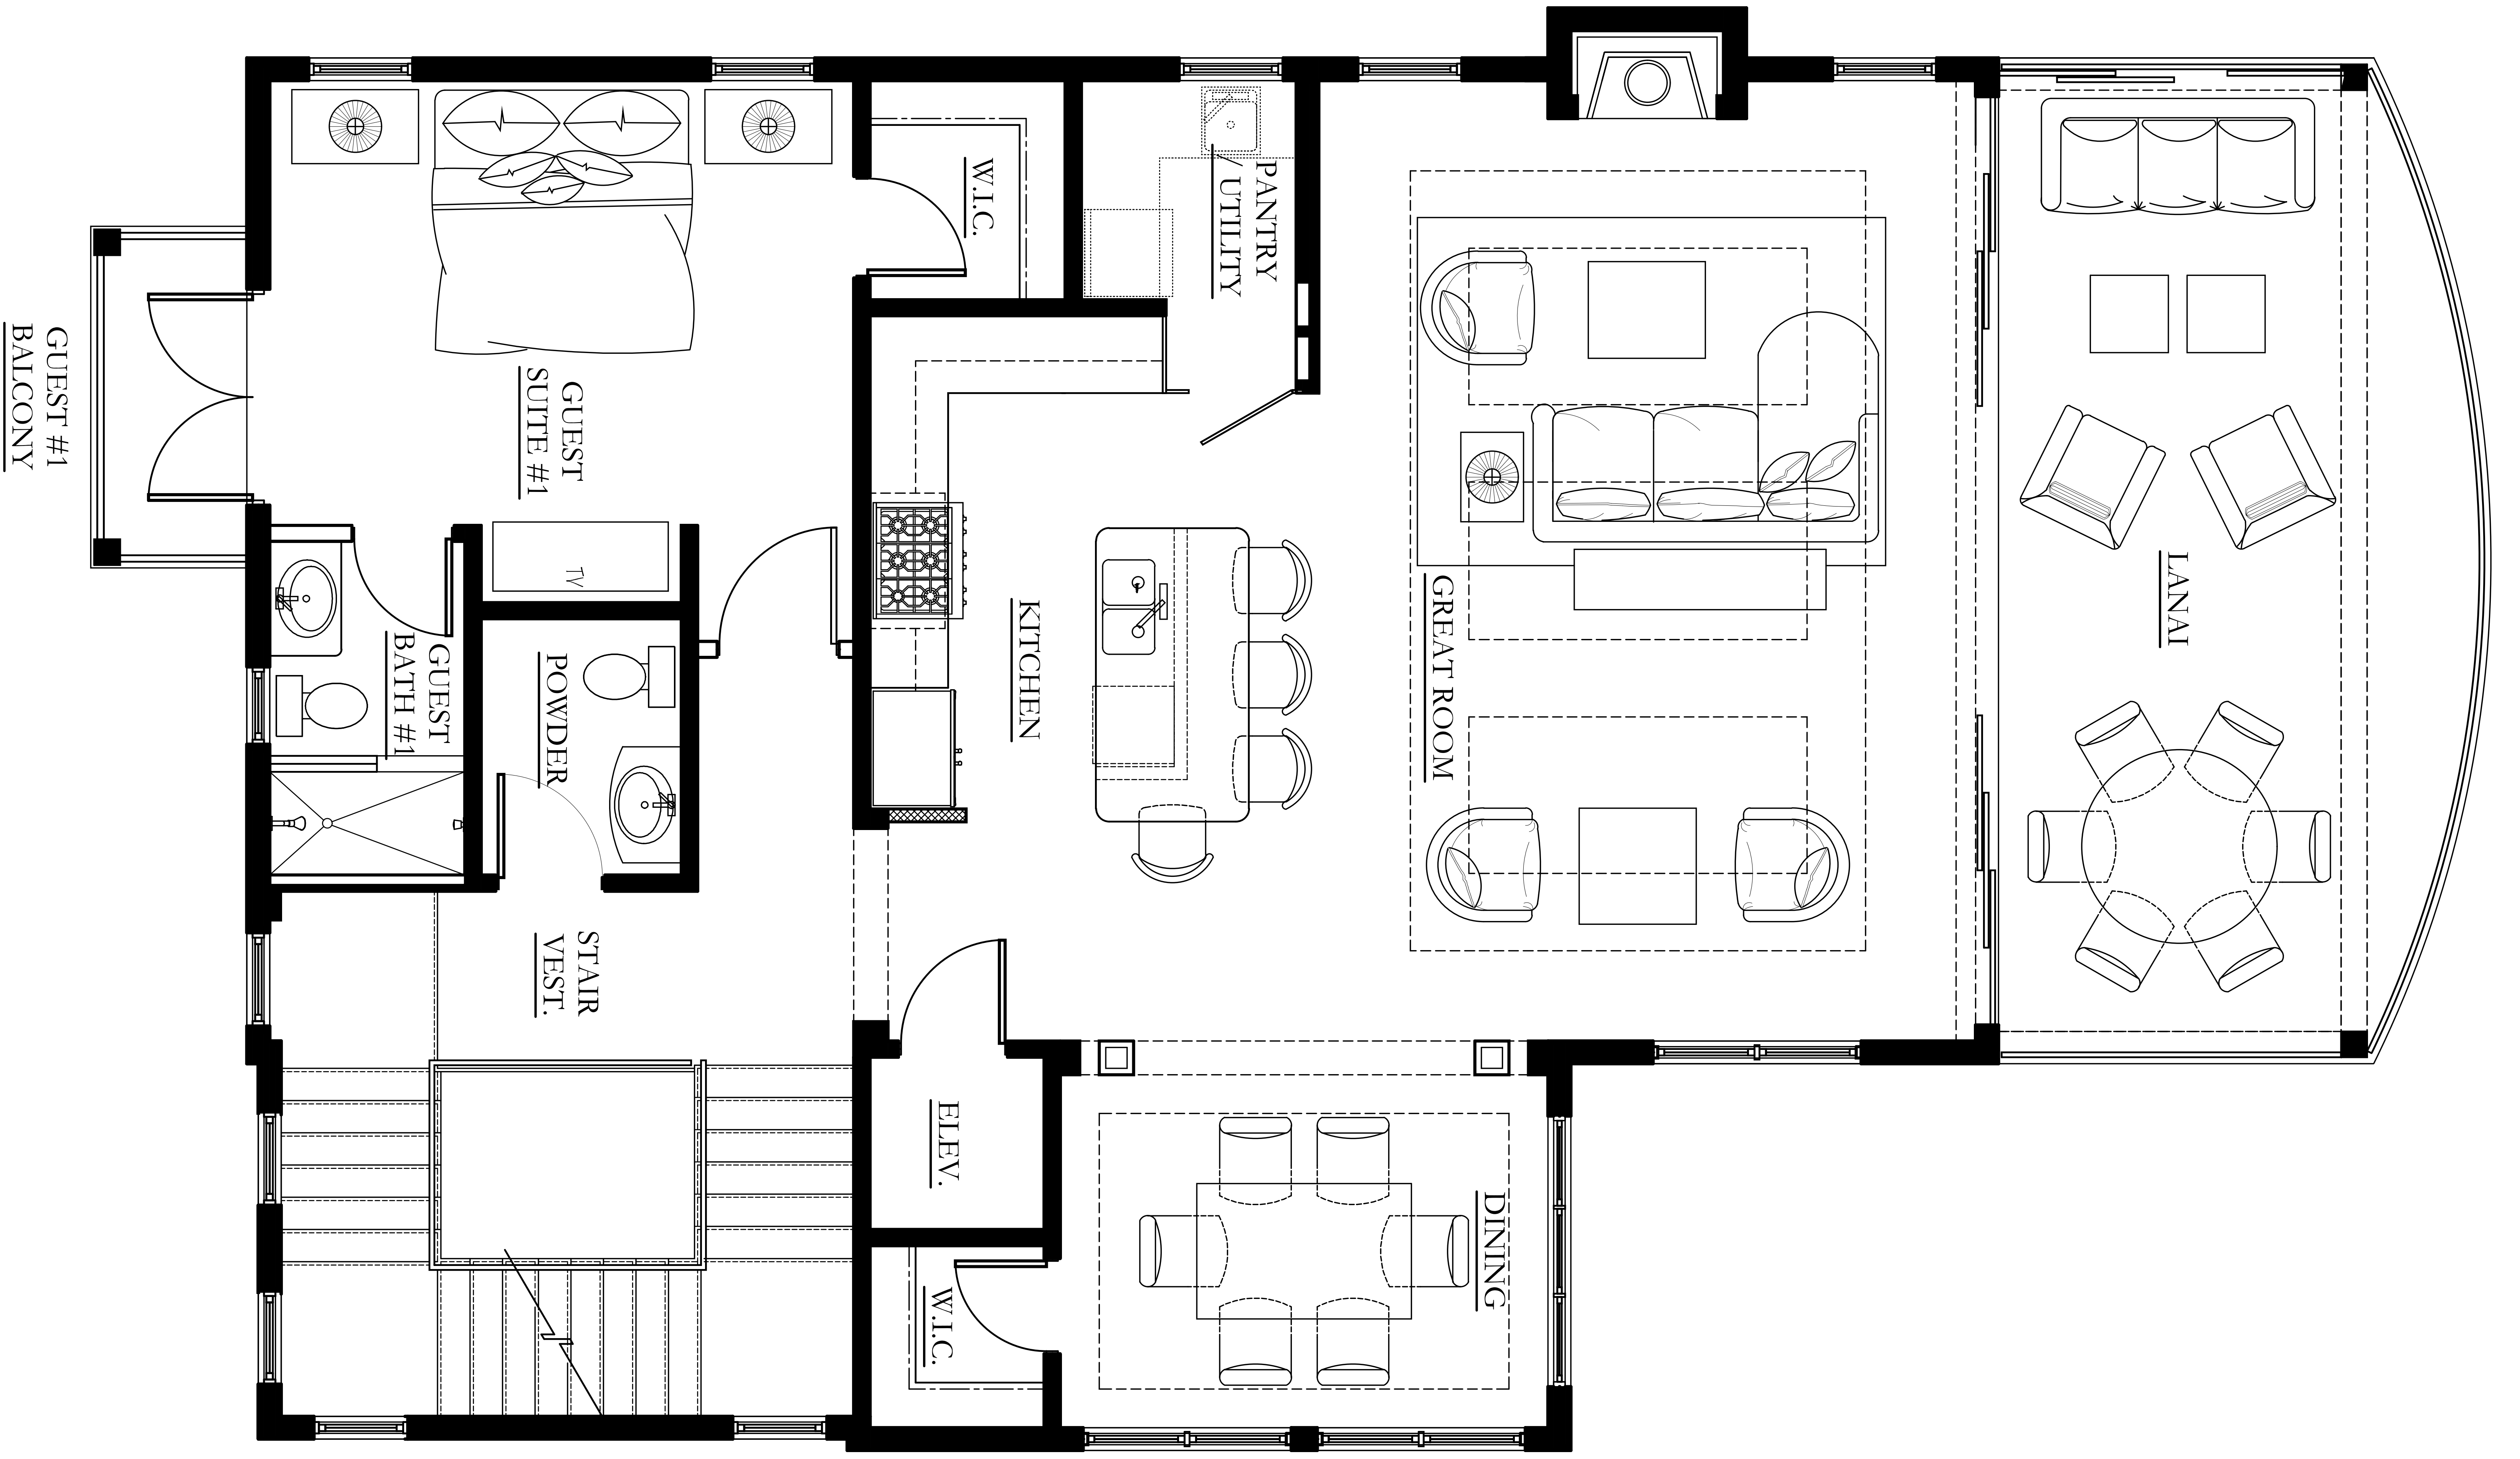

1 FURNITURE PLAN - GROUND FLOOR

SCALE: 1/4"=1'-0"

2 FURNITURE PLAN - FIRST FLOOR

SCALE: 1/4"=1'-0"

1 FURNITURE PLAN - SECOND FLOOR

SCALE: 1/4"=1'-0"