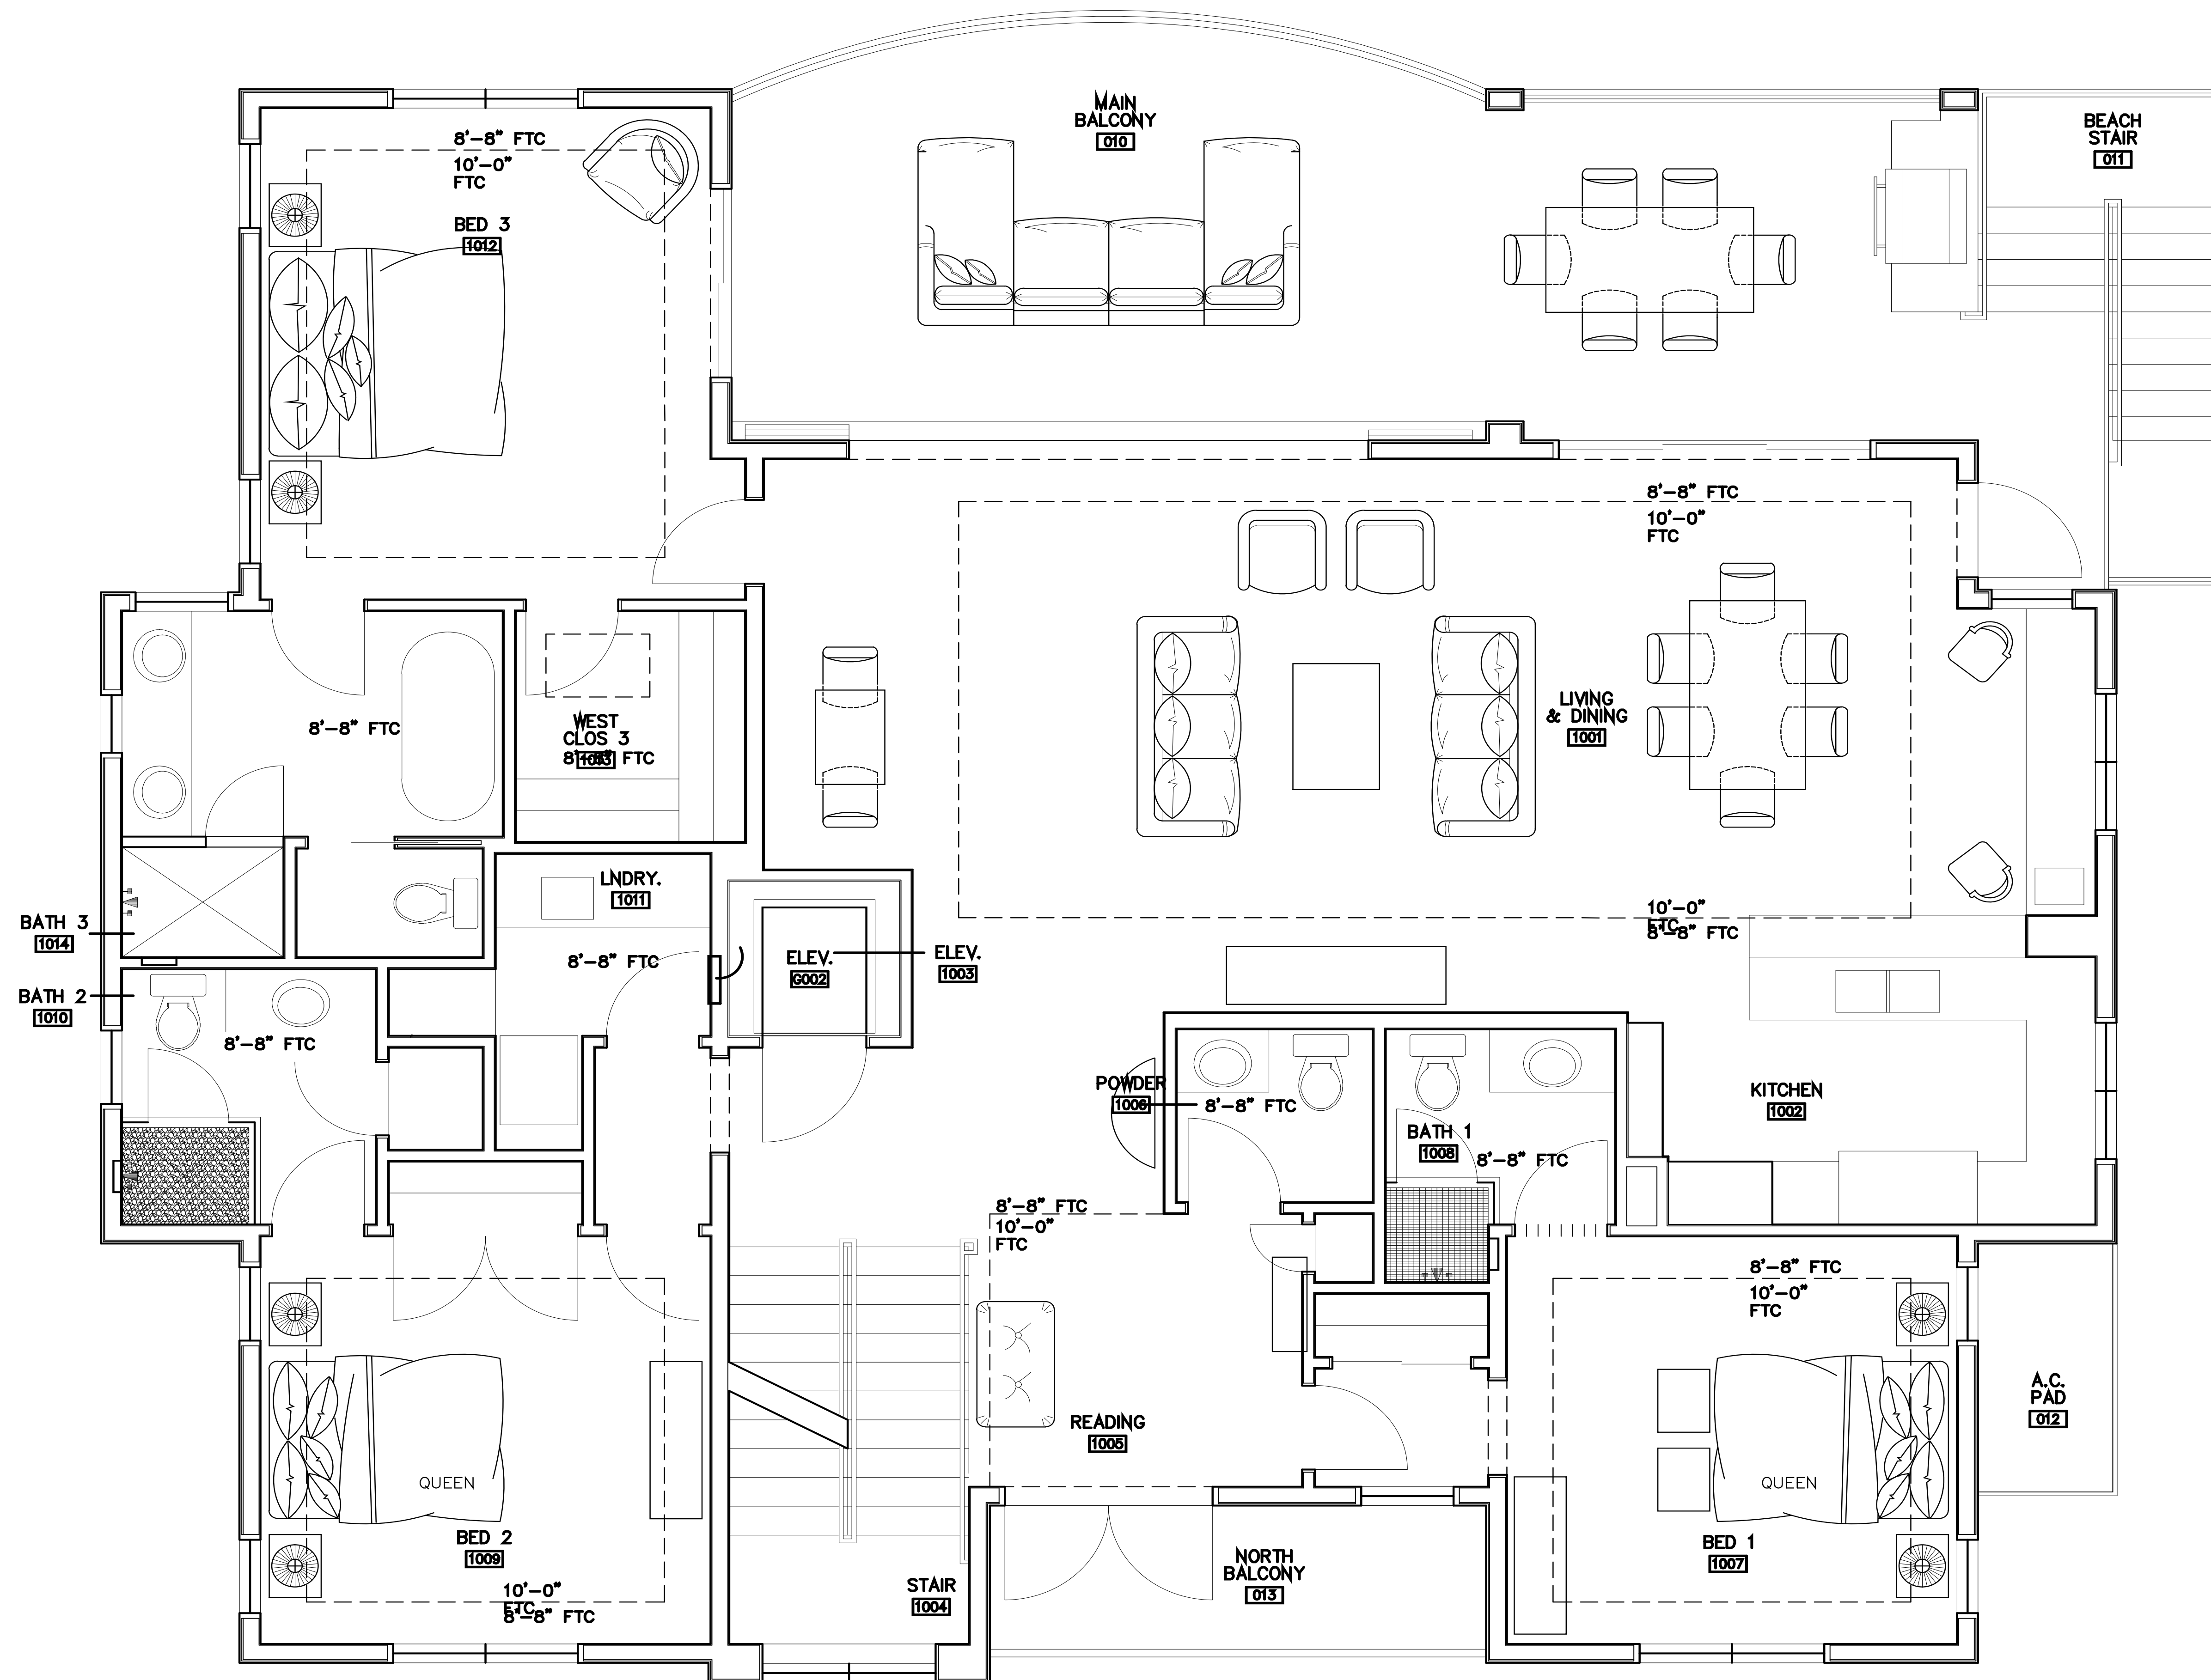

1 FURNITURE PLAN - GROUND FLOOR

SCALE: 1/4"=1'-0"

1 FURNITURE PLAN - FIRST FLOOR

SCALE: 1/4"=1'-0"

1

FURNITURE PLAN - SECOND FLOOR

SCALE: 1/4"=1'-0"