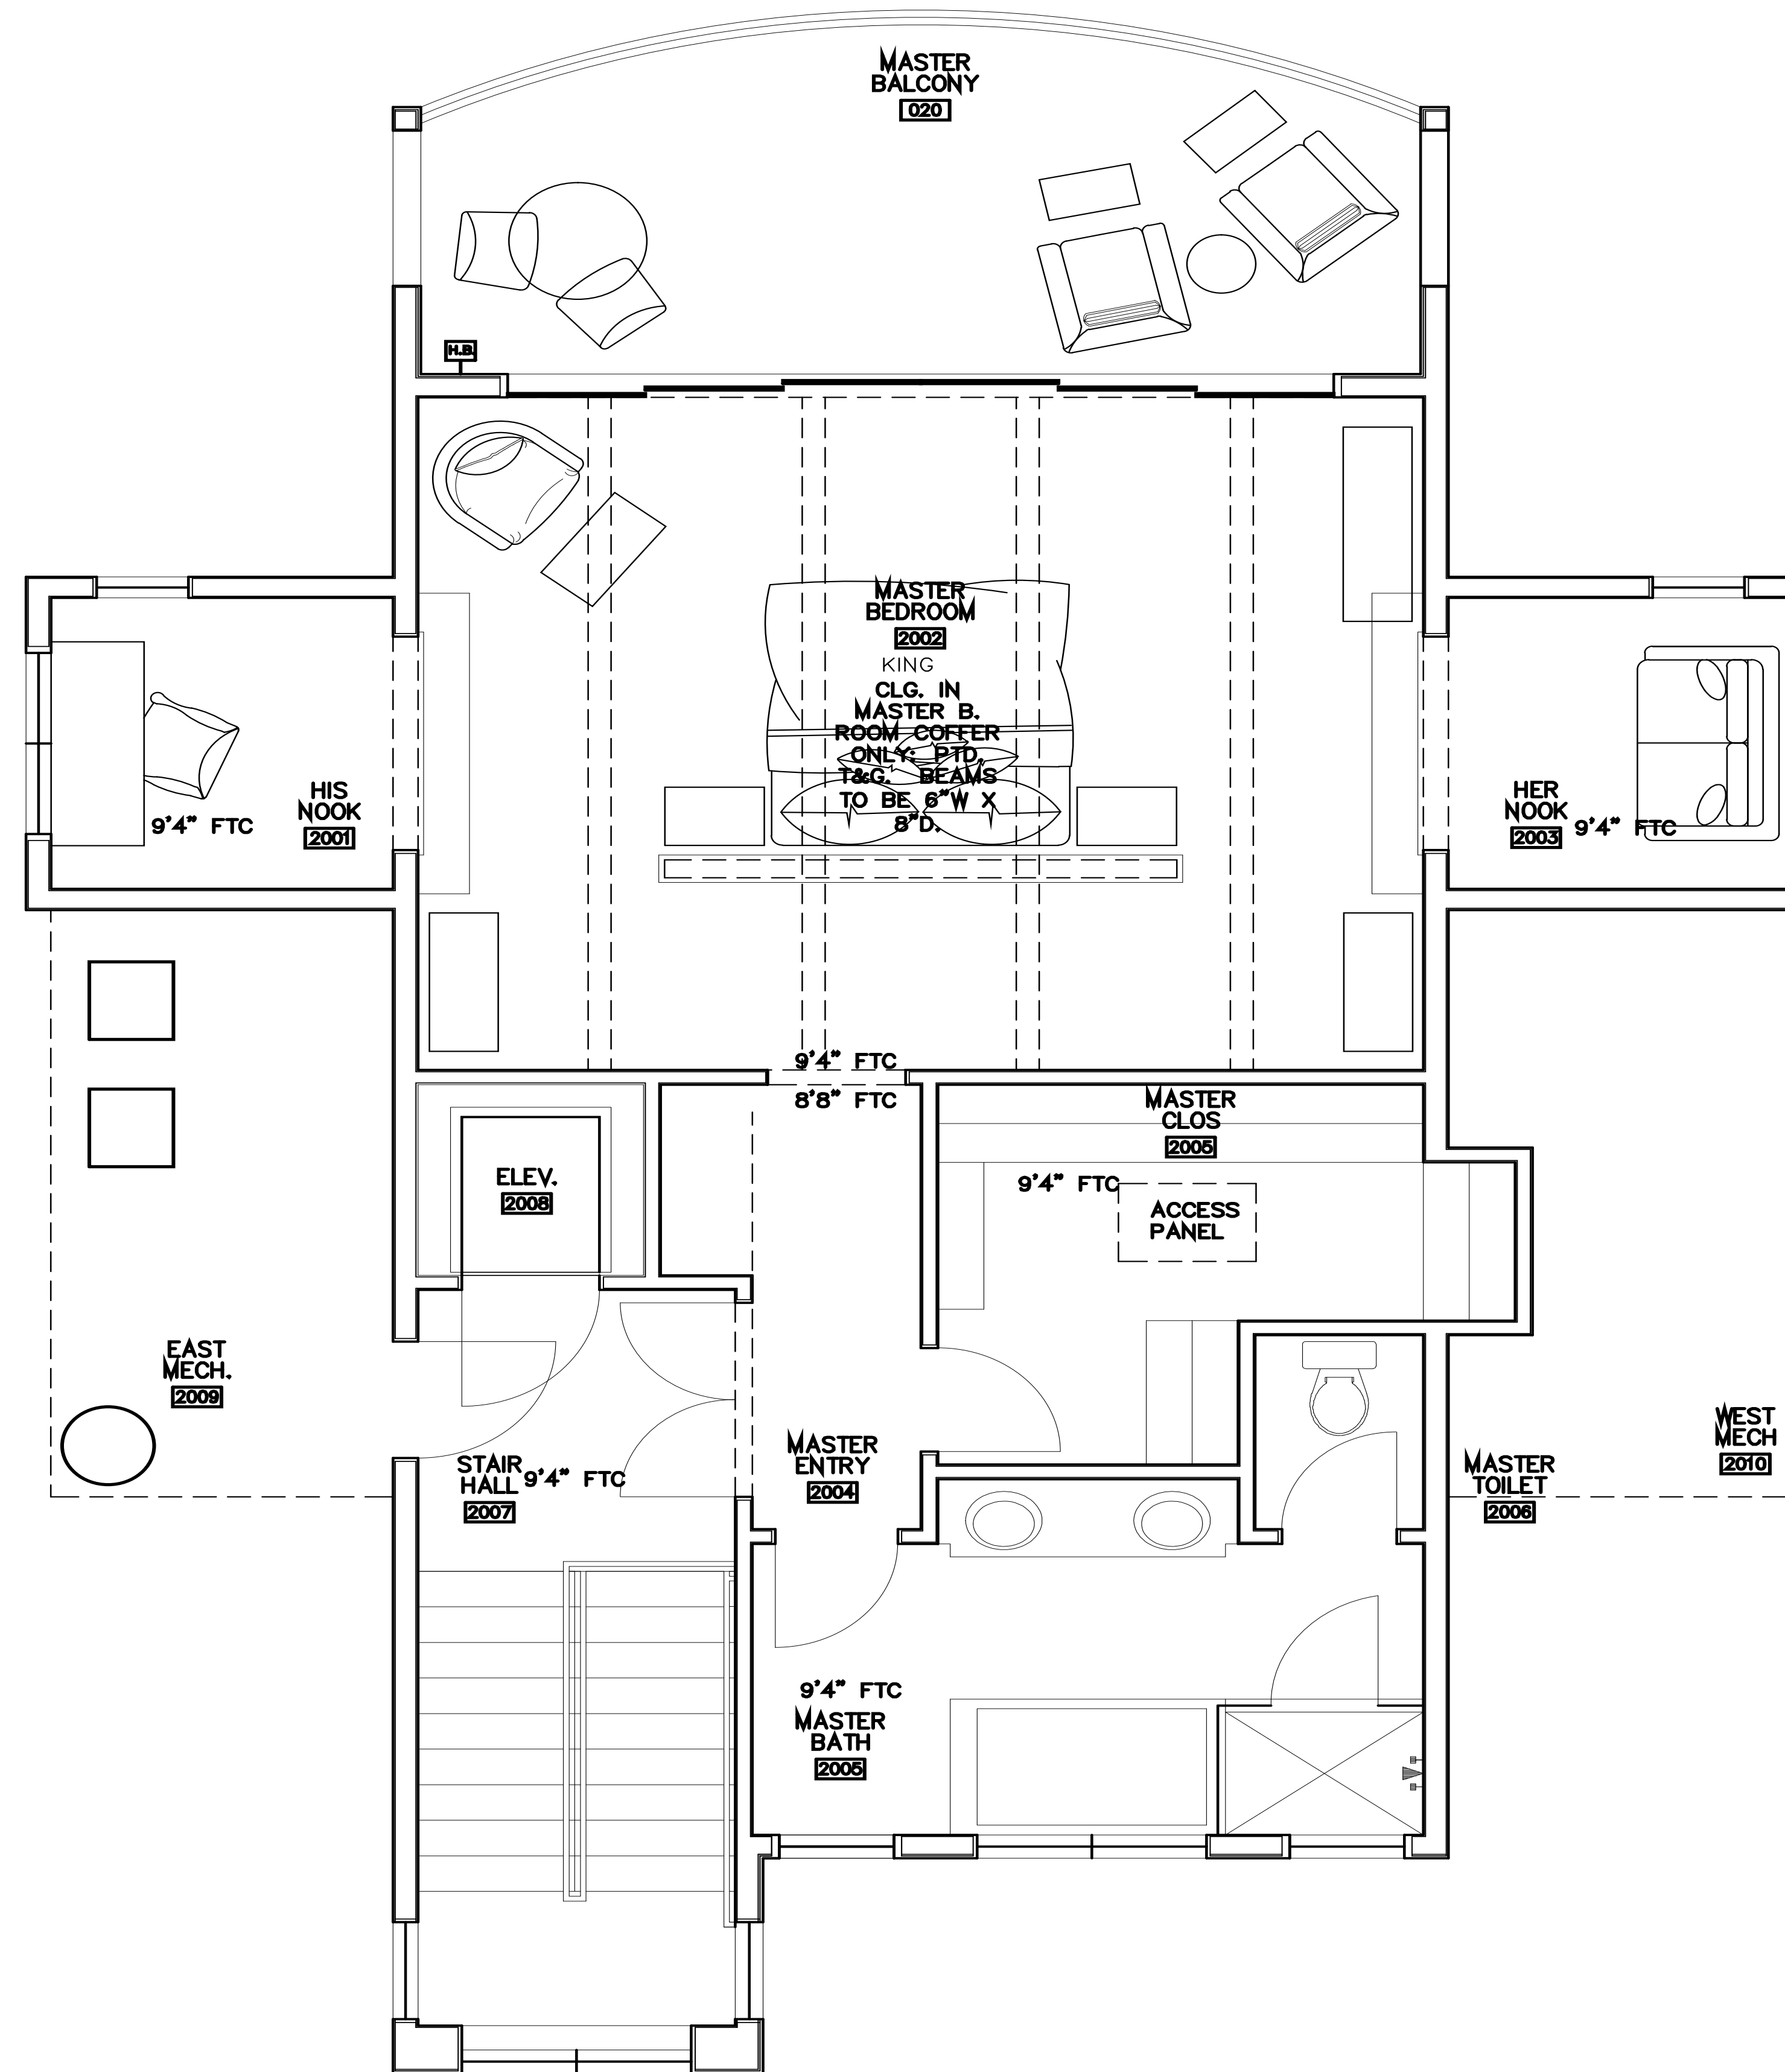

1 FURNITURE PLAN - GROUND FLOOR

SCALE: 1/4"=1'-0"

1 FURNITURE PLAN - FIRST FLOOR

SCALE: 1/4"=1'-0"

1

FURNITURE PLAN - SECOND FLOOR

SCALE: 1/4"=1'-0"